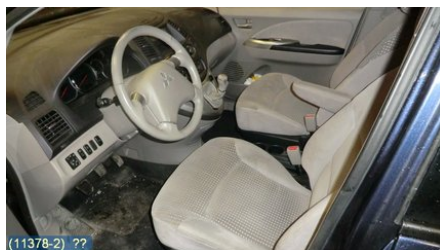

Vehicle - Mitsubishi Grandis

Chassi no.:	Model year:	Milage:	Fuel:
JMBLNNA4W4Z003779	2004	11.203	Bensin
Colour:	Colour code:	Interior:	Interior code:
BLÅ	T65	L-GRÅ	22T
Gearbox:	Gearbox no.:	Gearbox ratio:	Group code:
5VXL	F5M42 2V4C1 BY4698	-	-
Engine:	Engine code:	Manufacturing date:	Registration date:
2,4 (121KW)	4G69 (KOMP 13,5-14,5 BAR)	200407	20041105

Description:

,5DCBI 2,4 5VXL ABS ACCTCL SERVO FÄRDD