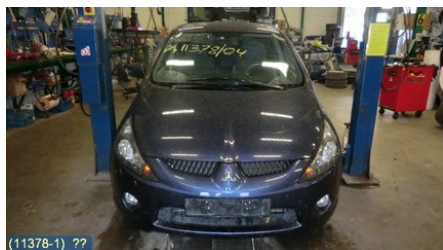

Vehicle - Mitsubishi Grandis

Chassi no.:	Model year:	Milage:	Fuel:
JMBLNNA4W4Z003779	2004	11.203	Bensin
Colour:	Colour code:	Interior:	Interior code:
BLÅ	T65	L-GRÅ	22T
Gearbox:	Gearbox no.:	Gearbox ratio:	Group code:
5VXL	F5M42 2V4C1 BY4698	-	-
Engine:	Engine code:	Manufacturing date:	Registration date:
2,4 (121KW)	4G69 (KOMP 13,5-14,5 BAR)	200407	20041105

Description:

,5DCBI 2,4 5VXL ABS ACCTCL SERVO FÄRDD