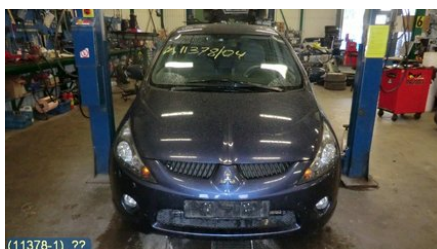

Vehicle - Mitsubishi Grandis

Chassi no.:	Model year:	Milage:	Fuel:
JMBLNNA4W4Z003779	2004	11.203	Bensin
Colour:	Colour code:	Interior:	Interior code:
BLÅ	T65	L-GRÅ	22T
Gearbox:	Gearbox no.:	Gearbox ratio:	Group code:
5VXL	F5M42 2V4C1 BY4698	-	-
Engine:	Engine code:	Manufacturing date:	Registration date:
2,4 (121KW)	4G69 (KOMP 13,5-14,5 BAR)	200407	20041105
Description:			
,5DCBI 2,4 5VXL ABS ACCTCL SERVO FÄRDD