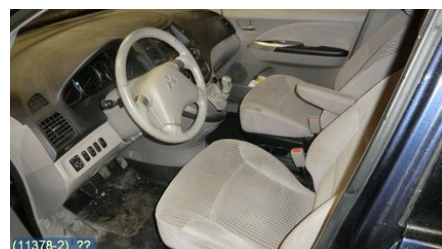

Vehicle - Mitsubishi Grandis

Chassi no.:	Model year:	Milage:	Fuel:
JMBLNNA4W4Z003779	2004	11.203	Bensin
Colour:	Colour code:	Interior:	Interior code:
BLÅ	T65	L-GRÅ	22T
Gearbox:	Gearbox no.:	Gearbox ratio:	Group code:
5VXL	F5M42 2V4C1 BY4698	-	-
Engine:	Engine code:	Manufacturing date:	Registration date:
2,4 (121KW)	4G69 (KOMP 13,5-14,5 BAR)	200407	20041105
Description:			
,5DCBI 2,4 5VXL ABS ACCTCL SERVO FÄRDD