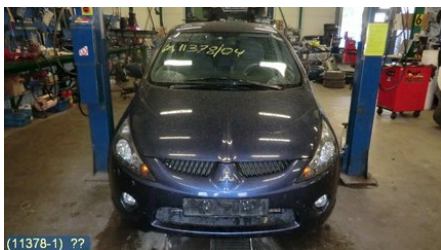

Tel.: 019-450690

Fax: 019-450692

www.svenskbilatervinning.se

Part - Rubber bellow / Tube

Stock no.:	Position:	Quality:	Fits fr./to m.y
W82335		A	-
New code:	Manufacturer:	Manufacturer no.:	Original no.:
	-	MN110905	MR993560
Description: MED INSUGSDÄMPARE			

Vehicle - Mitsubishi Grandis

Chassi no.:	Model year:	Milage:	Fuel:
JMBLNNA4W4Z003779	2004	11.203	Bensin
Colour:	Colour code:	Interior:	Interior code:
BLÅ	T65	L-GRÅ	22T
Gearbox:	Gearbox no.:	Gearbox ratio:	Group code:
5VXL	F5M42 2V4C1 BY4698	-	-
Engine:	Engine code:	Manufacturing date:	Registration date:
2,4 (121KW)	4G69 (KOMP 13,5-14,5 BAR)	200407	20041105
Description: ,5DCBI 2,4 5VXL ABS ACCTCL SERVO FÄRDD			