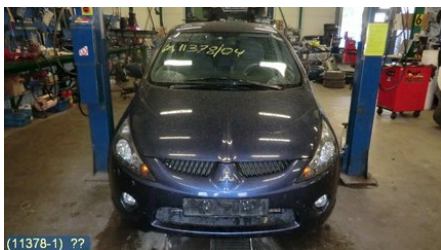

Vehicle - Mitsubishi Grandis

Chassi no.:	Model year:	Milage:	Fuel:
JMBLNNA4W4Z003779	2004	11.203	Bensin
Colour:	Colour code:	Interior:	Interior code:
BLÅ	T65	L-GRÅ	22T
Gearbox:	Gearbox no:	Gearbox ratio:	Group code:
5VXL	F5M42 2V4C1 BY4698	-	-
Engine:	Engine code:	Manufacturing date:	Registration date:
2,4 (121KW)	4G69 (KOMP 13,5-14,5 BAR)	200407	20041105
Description:			
,5DCBI 2,4 5VXL ABS ACCTCL SERVO FÄRDD			