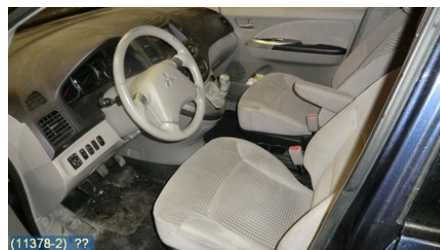

Vehicle - Mitsubishi Grandis

Chassi no.:	Model year:	Milage:	Fuel:
JMBLNNA4W4Z003779	2004	11.203	Bensin
Colour:	Colour code:	Interior:	Interior code:
BLÅ	T65	L-GRÅ	22T
Gearbox:	Gearbox no:	Gearbox ratio:	Group code:
5VXL	F5M42 2V4C1 BY4698	-	-
Engine:	Engine code:	Manufacturing date:	Registration date:
2,4 (121KW)	4G69 (KOMP 13,5-14,5 BAR)	200407	20041105
Description:			
,5DCBI 2,4 5VXL ABS ACCTCL SERVO FÄRDD			