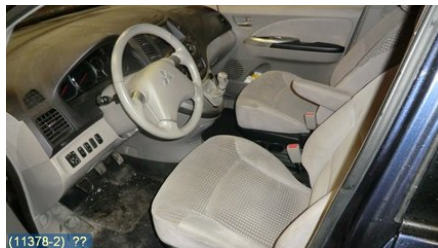

Vehicle - Mitsubishi Grandis

Chassi no.:	Model year:	Milage:	Fuel:
JMBLNNA4W4Z003779	2004	11.203	Bensin
Colour:	Colour code:	Interior:	Interior code:
BLÅ	T65	L-GRÅ	22T
Gearbox:	Gearbox no.:	Gearbox ratio:	Group code:
5VXL	F5M42 2V4C1 BY4698	-	-
Engine:	Engine code:	Manufacturing date:	Registration date:
2,4 (121KW)	4G69 (KOMP 13,5-14,5 BAR)	200407	20041105

Description:

,5DCBI 2,4 5VXL ABS ACCTCL SERVO FÄRDD