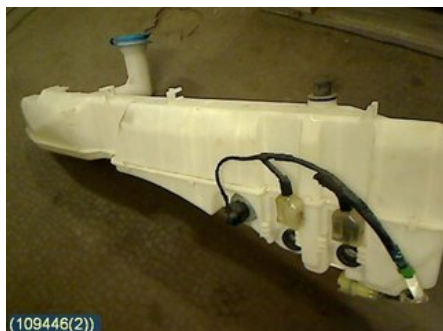

### Part - Washer tank Windshield

Stock no.:	Position:	Quality:	Fits fr./to m.y
W109446		A	-
New code:	Manufacturer:	Manufacturer no.:	Original no.:
	-	VINDRUTA/BAKRUTA	38436_50J00

Description:  
INK NIVÅVAKT, EJ PUMPAR, PASSAR 2005-

### Vehicle - Suzuki Grand Vitara

Chassi no.:	Model year:	Milage:	Fuel:
JSAHTX92V00206134	2004	13.068	Bensin
Colour:	Colour code:	Interior:	Interior code:
SILVERMET	Z25	L-GRÅTT SKINN	C03
Gearbox:	Gearbox no.:	Gearbox ratio:	Group code:
AUT (04FT112226)	AISIN A46092142	-	-
Engine:	Engine code:	Manufacturing date:	Registration date:
2,7I V6 (135KW)	H27A (KOMP: 11,5-12 BAR) -		20041209

Description:  
5DSUV XL7 2,7I V6 AUT 4WDABS,ACC,DRAG,SERVO,C-LÅS

Direct link: <http://www.bildelsbasen.se/170-W109446.html>