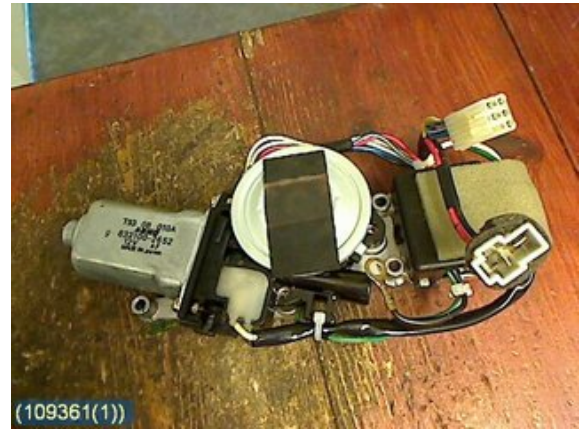

Tel.: 019-450690

Fax: 019-450692

www.svenskbilatervinning.se

Part - Sun roof motor

Stock no.:	Position:	Quality:	Fits fr./to m.y
W109361		A	-
New code:	Manufacturer:	Manufacturer no.:	Original no.:
	-	833100-2652 ASMO	T9308010A
Description:	TESTAD OK, 5+2+1 STIFT		

Vehicle - Suzuki Grand Vitara

Chassi no.:	Model year:	Milage:	Fuel:
JSAHTX92V00206134	2004	13.068	Bensin
Colour:	Colour code:	Interior:	Interior code:
SILVERMET	Z25	L-GRÅTT SKINN	C03
Gearbox:	Gearbox no.:	Gearbox ratio:	Group code:
AUT (04FT112226)	AISIN A46092142	-	-
Engine:	Engine code:	Manufacturing date:	Registration date:
2,7I V6 (135KW)	H27A (KOMP: 11,5-12 BAR) -		20041209
Description:	5DSUV XL7 2,7I V6 AUT 4WDABS,ACC,DRAG,SERVO,C-LÅS		