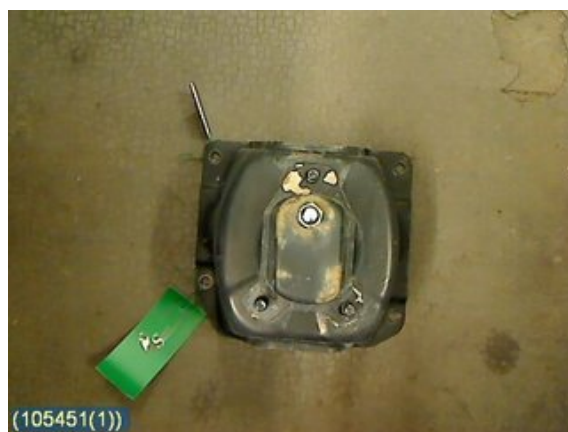

Tel.: 019-450690

Fax: 019-450692

www.svenskbilatervinning.se

Part - Spare tire holders

Stock no.:	Position:	Quality:	Fits fr./to m.y
W105451	Middle	A	-
New code:	Manufacturer:	Manufacturer no.:	Original no.:
-	-	PLÅTFÄSTET	-

Description:

SOM SITTER PÅ BAKLUCKAN/DÖRREN

Vehicle - Suzuki Grand Vitara

Chassi no.:	Model year:	Milage:	Fuel:
JSAHTX92V00206134	2004	13.068	Bensin
Colour:	Colour code:	Interior:	Interior code:
SILVERMET	Z25	L-GRÅTT SKINN	C03
Gearbox:	Gearbox no.:	Gearbox ratio:	Group code:
AUT (04FT112226)	AISIN A46092142	-	-
Engine:	Engine code:	Manufacturing date:	Registration date:
2,7I V6 (135KW)	H27A (KOMP: 11,5-12 BAR) -	-	20041209

Description:

5DSUV XL7 2,7I V6 AUT 4WDABS,ACC,DRAG,SERVO,C-LÅS

Direct link: <http://www.bildelsbasen.se/170-W105451.html>